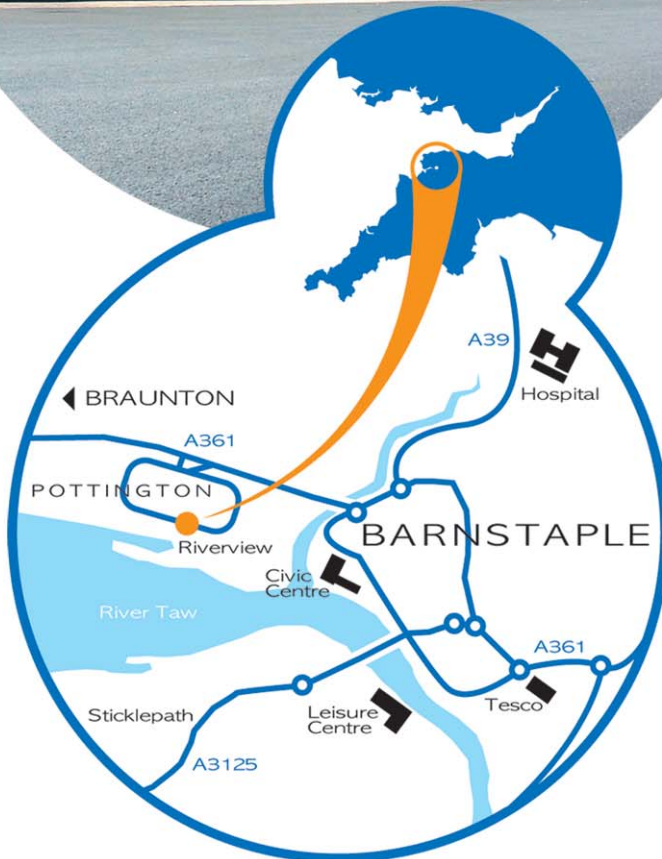

5 & 6 Riverview
Pottington Business Park
Barnstaple
Devon
EX31 1QN

T • 01271 378509
F • 01271 379623

www.atlanticformes.com

directions

Leave the M5 at junction 27 (signposted Barnstaple, Tiverton), then at roundabout take the 1st exit onto the A361 (signposted Barnstaple, Tiverton) Travelodge (Tiverton)

At roundabout take the 2nd exit onto the A361 (signposted Barnstaple)

At roundabout take the 2nd exit onto the A361 (signposted Barnstaple)

At Portmore roundabout take the 2nd exit onto Eastern Avenue - A361 (signposted Barnstaple)

Continue forward onto Eastern Avenue - A361. Entering Barnstaple

At roundabout take the 2nd exit onto Eastern Avenue - A361 (signposted Town Centre, Ilfracombe)

At roundabout take the 3rd exit onto Barbican Road - A361 (signposted Town Centre, Ilfracombe)

At roundabout take the 3rd exit onto Rolle Street - A361 (signposted Ilfracombe)

Turn left onto Pilland Way

Turn right onto Riverside Road
Riverside Road

Arrive at EX31 1QN, Barnstaple

location